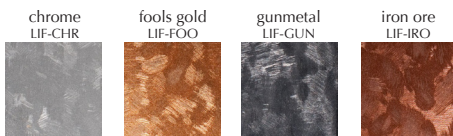

LANTAU ICE

PRICING

Prices are per book, nonpadded with square corners, using colors shown at left for cover material. Includes Summit Leatherette inside lining (p. 2). See below for logo decoration and options.

PART No.	SHEET SIZE	25	50	100
SINGLE PANEL 1 view				
7001C-LFX	8.5 x 5.5	10.15	9.00	7.80
7001D-LFX	11 x 4.25	10.15	9.00	7.80
7001E-LFX	11 x 8.5	12.20	11.00	9.85
7001F-LFX	14 x 4.25	10.70	9.55	8.40
7001G-LFX	14 x 8.5	13.05	11.90	10.70
7001H-LFX	11 x 5.5	10.70	9.55	8.40
7001I-LFX	14 x 5.5	11.70	10.55	9.40
7001J-LFX	17 x 11	17.95	16.80	15.60
DOUBLE PANEL 2 views				
7002C-LFX	8.5 x 5.5	17.00	15.70	14.30
7002D-LFX	11 x 4.25	18.05	16.70	15.35
7002E-LFX	11 x 8.5	21.00	19.50	18.15
7002F-LFX	14 x 4.25	18.45	17.10	15.75
7002G-LFX	14 x 8.5	23.05	21.70	20.35
7002H-LFX	11 x 5.5	18.60	17.25	15.85
7002I-LFX	14 x 5.5	20.70	19.35	17.95
7002J-LFX	17 x 11	32.70	31.35	30.45
7002K-LFX	8.5 x 8.5	19.15	17.65	16.25
TRIPLE BOOKLET 4 views				
7004C-LFX	8.5 x 5.5	25.80	24.45	23.70
7004D-LFX	11 x 4.25	27.20	25.90	25.15
7004E-LFX	11 x 8.5	31.85	30.50	29.75
7004F-LFX	14 x 4.25	27.90	26.70	25.95
7004G-LFX	14 x 8.5	35.20	33.85	33.10
7004H-LFX	11 x 5.5	28.45	27.10	26.35
7004I-LFX	14 x 5.5	31.75	30.40	29.65
7004K-LFX	8.5 x 8.5	29.10	27.75	27.00
TRIPLE CONTINUOUS 3 views				
7003C-LFX	8.5 x 5.5	22.80	21.50	20.05
7003D-LFX	11 x 4.25	22.80	21.45	20.00
7003E-LFX	11 x 8.5	29.30	27.80	26.35
7003F-LFX	14 x 4.25	23.45	22.10	20.65
7003G-LFX	14 x 8.5	33.15	31.80	30.35
7003H-LFX	11 x 5.5	26.00	24.70	23.25
7003I-LFX	14 x 5.5	28.70	27.35	25.90
7003K-LFX	8.5 x 8.5	25.80	24.30	22.85
QUAD BOOKLET 6 views				
7006C-LFX	8.5 x 5.5	32.15	30.80	30.05
7006D-LFX	11 x 4.25	33.80	32.45	31.70
7006E-LFX	11 x 8.5	39.60	38.30	37.55
7006F-LFX	14 x 4.25	34.70	33.40	32.65
7006G-LFX	14 x 8.5	43.70	42.40	41.65
7006H-LFX	11 x 5.5	35.60	34.25	33.50
7006I-LFX	14 x 5.5	39.50	38.15	37.40
7006K-LFX	8.5 x 8.5	36.30	35.00	34.25
GATEFOLD 3 views				
7023E-LFX	11 x 8.5	25.35	23.85	22.40
7023G-LFX	14 x 8.5	28.90	27.60	26.15

Complete your look

The materials above can be used to create matching...

CHECK PRESENTERS

p. xx

WINE BINDERS

p. xx

OPTIONS: Add these amounts to prices above

Padding	$ 1.00 / bk
Round Corners	$ 1.25 / bk
Metal Corners	$ 2.25 / bk

DEBOSSED LOGO:

Add $120 for plate and set-up fees

SILK SCREENED LOGO:

Pricing is based on art submitted. Please call for details.