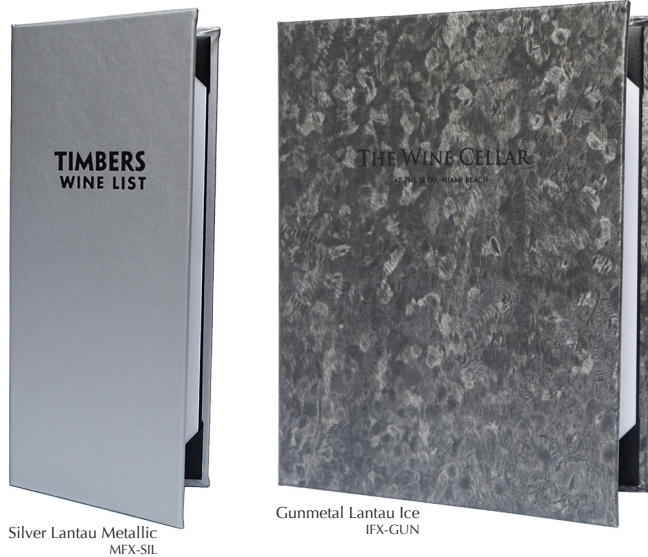

# LANTAU FAUX LEATHER

## BOODLE BOOKS

Lantau Faux Leather has a soft touch. This economical line is available in an eclectic range of colors and finishes. Your logo can be foil or blind debossed or screen printed.

Silver Lantau Metallic  
LMF-SIL