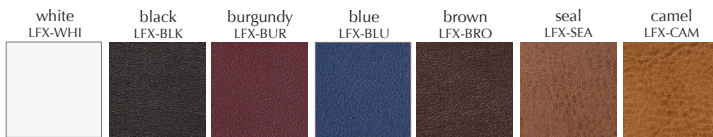

LANTAU FAUX LEATHER

BOODLE BOOKS

Lantau Faux Leather has a soft touch. This economical line is available in an eclectic range of colors and finishes. Your logo can be foil or blind debossed or screen printed.

LANTAU

LANTAU METALLIC

LANTAU ICE

PRICING

Prices are per book, nonpadded with square corners, using colors shown at left for cover material. Includes Summit Leatherette inside lining (p. 2). See below for logo decoration and options.